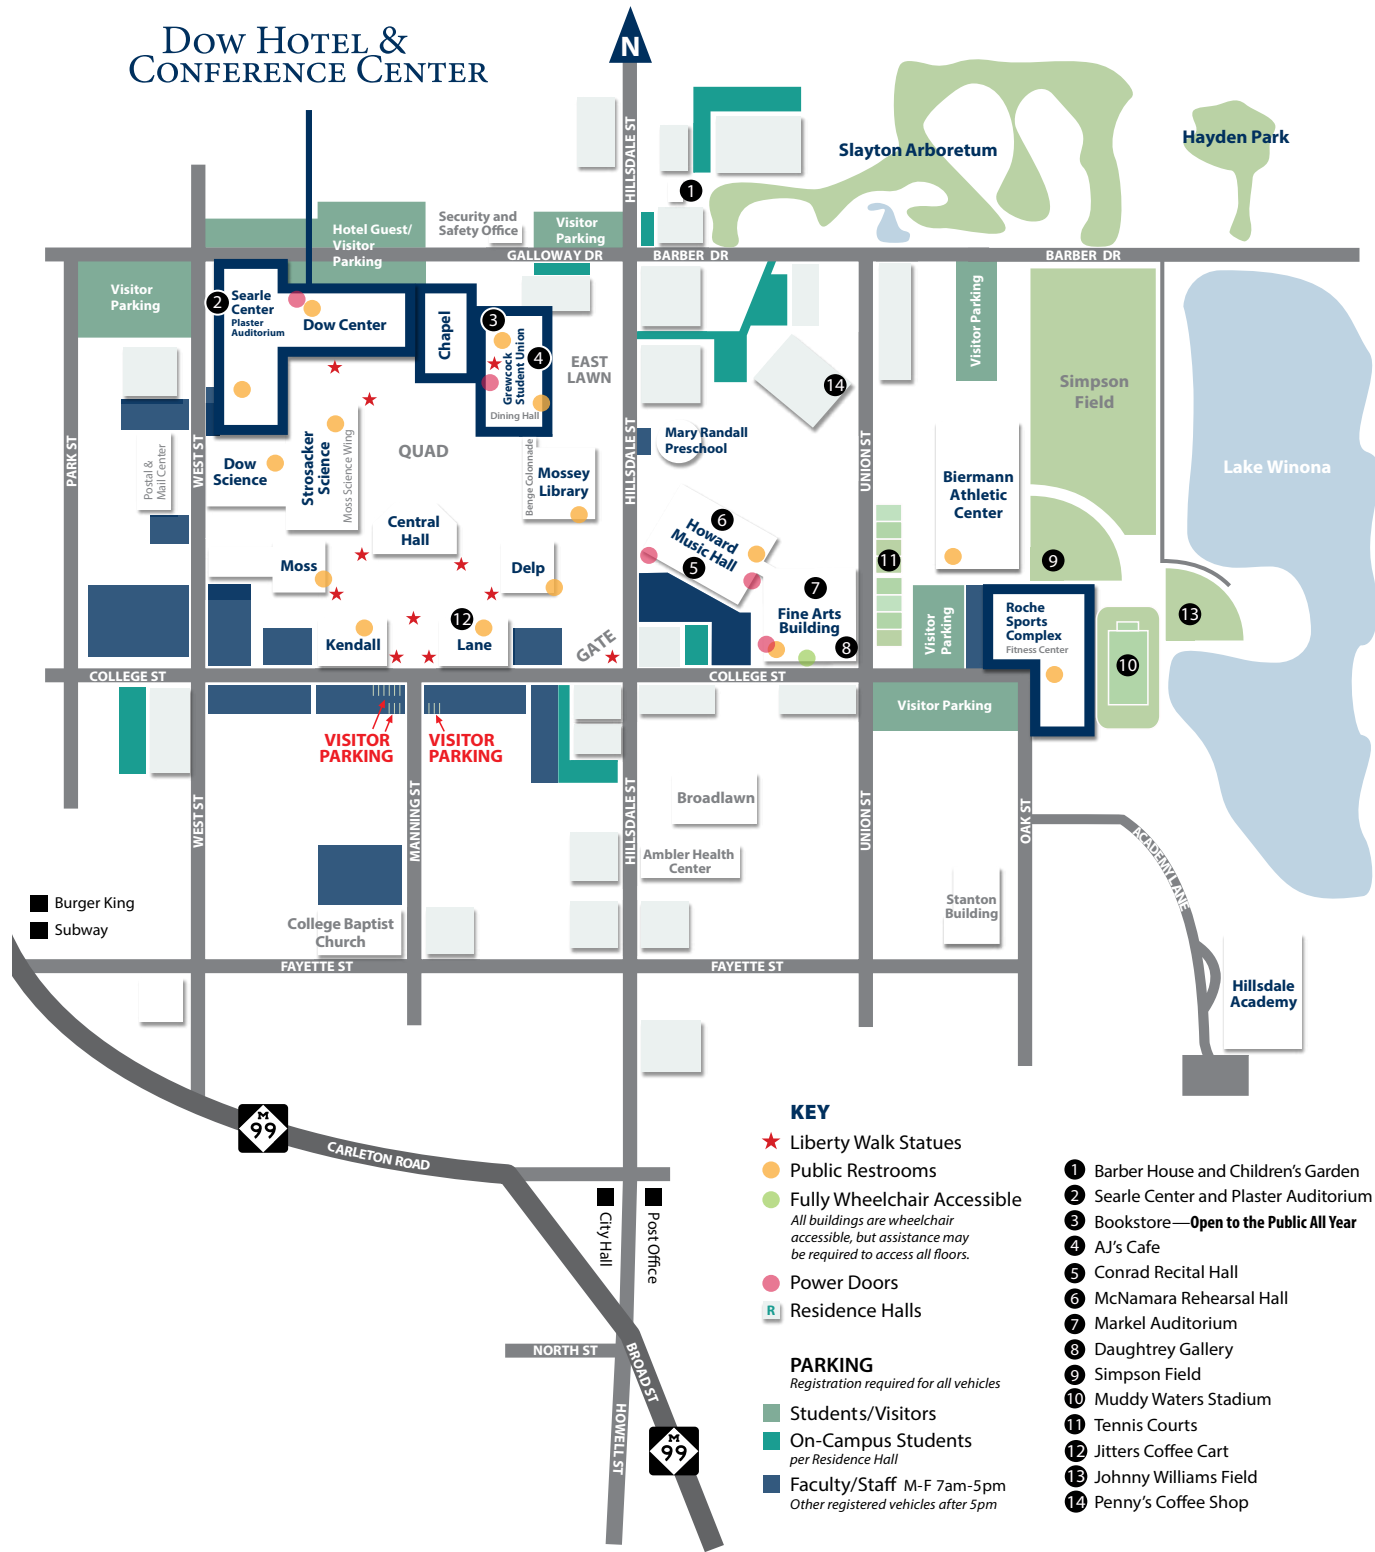

Dow Hotel & Conference Center

22 E. GALLOWAY DR. | HILLSDALE, MI 49242

DOWCENTER.COM
(517) 437-3311

THE
ROCKWELL LAKE
LODGE

Hillsdale's
Northern
Michigan
Escape

Rockwell Lake Lodge is a unique destination in northern Michigan that combines the pristine beauty of secluded lakes and forests with the comfort and elegance of a first-class hotel and conference center. Pamper yourself in our luxurious accommodations while surrounded by 672 acres of native Michigan flora and fauna. Enjoy outdoor recreation and a quiet, restful stay.

The Rockwell Lake Lodge
3943 N. Skookum Road
Luther, MI 49656
Located about 25 minutes south of Cadillac.

Call us to book your conference, retreat, party, or group event:
(231) 797-4555
rockwelllakelodge@hillsdale.edu
rockwelllakelodge.com